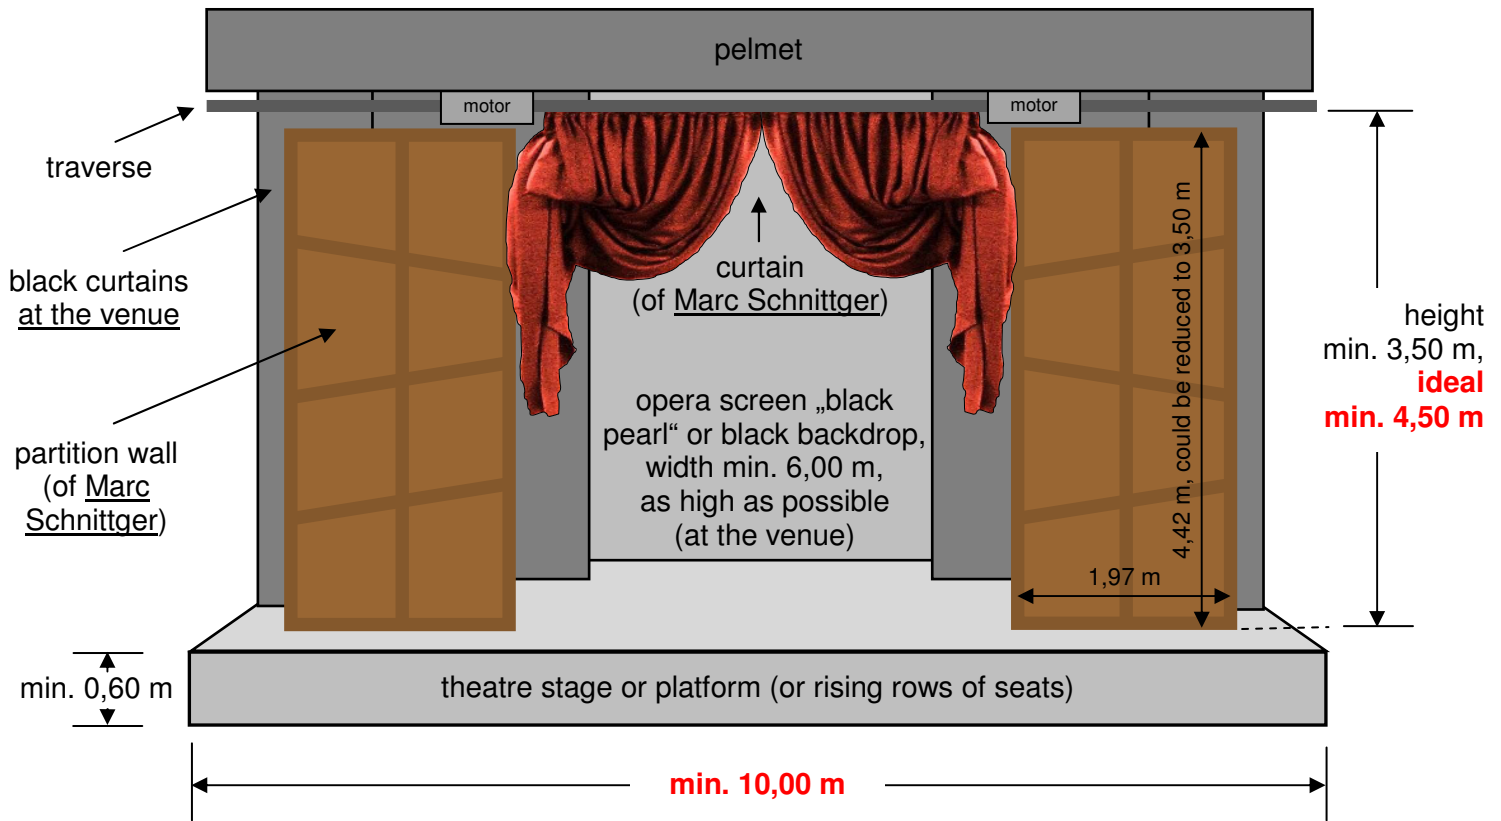

Marc Schnittger: Musical Hell – stage and technical information

↔ = entrances and exits