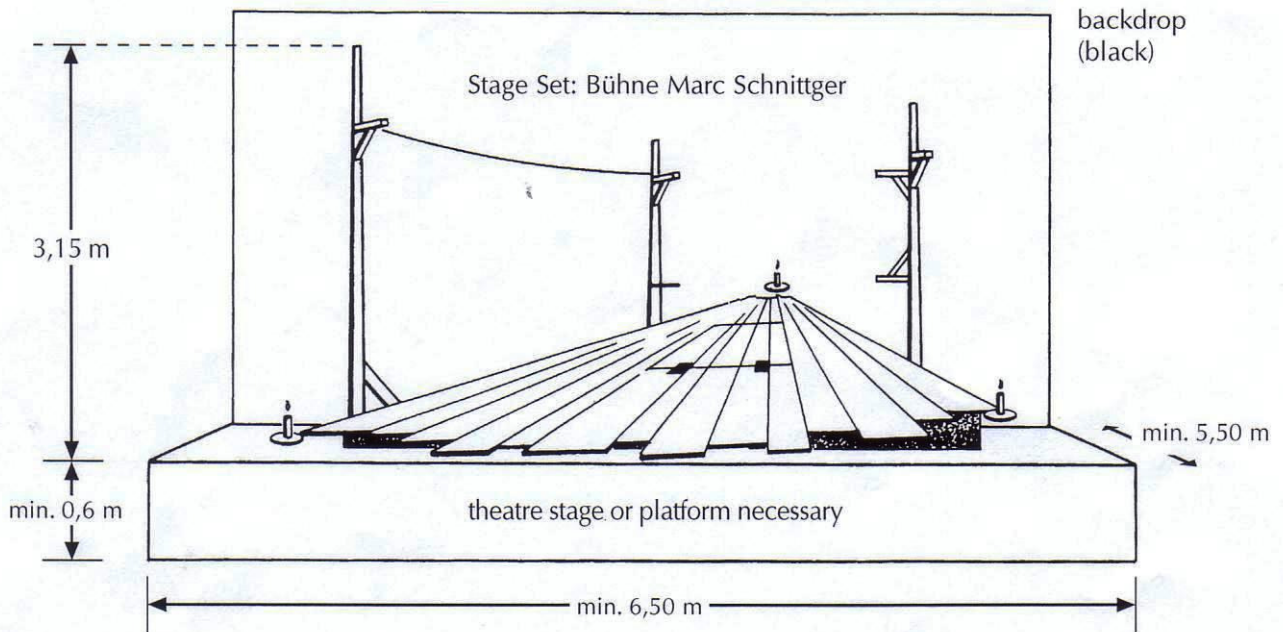

Marc Schnittger: Hamlet – stage and technical information

Front view

View from above

- build-up time: ca. 5 hours
- the „Bühne Marc Schnittger“ has its own light and sound equipment which uses 220 V, 1 x 32 A or 2 x 16 A and 1 x 16 A (CEE 5 pin or German Schuko).
- in consulting the existing theatre sound equipment can also be used
- the theatre must be completely dark and quiet
- no outdoor performances
- language: German, English
- duration: 80 minutes, no intermission
- audience: 300 people maximum
- candlelights are part of the show

□ sound and light FOH
220 V / 16 A
(CEE 5 pin or German Schuko)