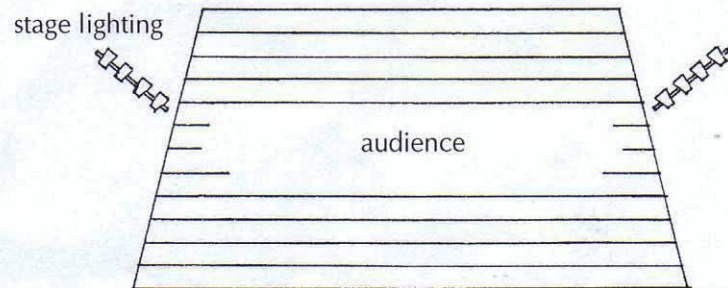

Marc Schnittger: Hamlet – stage and technical information

Front view

View from above

- build-up time: ca. 5 hours
- the „Bühne Marc Schnittger“ has its own light and sound equipment which uses 220 V, 1 x 32 A or 2 x 16 A and 1 x 16 A (CEE 5 pin or German Schuko).
- in consulting the existing theatre sound equipment can also be used
- the theatre must be completely dark and quiet
- no outdoor performances
- language: German, English
- duration: 80 minutes, no intermission
- audience: 300 people maximum
- candlelights are part of the show