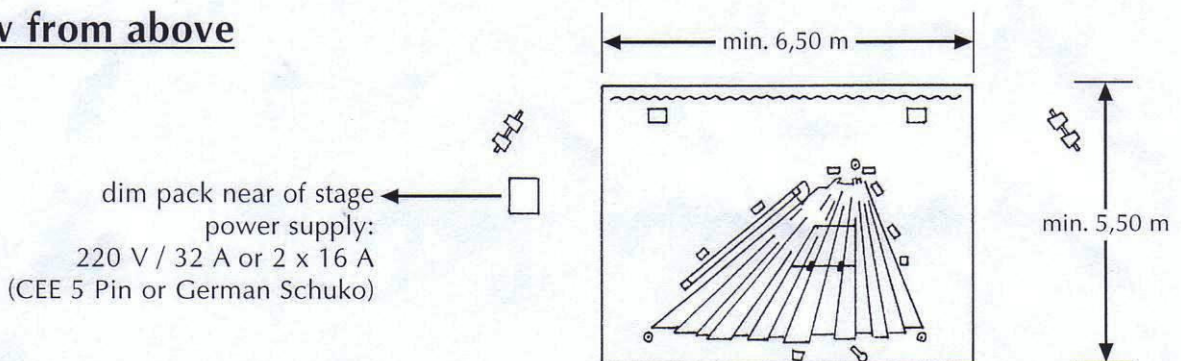

Marc Schnittger: Hamlet – stage and technical information

Front view

View from above

- build-up time: ca. 5 hours
- the „Bühne Marc Schnittger“ has its own light and sound equipment which uses 220 V, 1 x 32 A or 2 x 16 A and 1 x 16 A (CEE 5 pin or German Schuko).
- in consulting the existing theatre sound equipment can also be used
- the theatre must be completely dark and quiet
- no outdoor performances
- language: German, English
- duration: 80 minutes, no intermission
- audience: 300 people maximum
- candlelights are part of the show